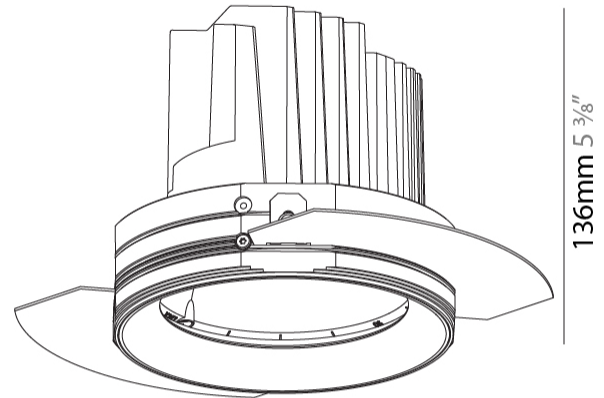

ELECTRICAL

Lamp Type: LED (Zhaga Standard)
Input Wattage (W): 28.6
Total Output Wattage (W): 26.4
Dimming: Tri-Mode (Non-Dimming and Phase Dimming (120Vac only) and 0-10V Dimming)
Driver Included: No
Driver Location: Recessed Housing
Driver Type: Constant Current - Universal
Driver Class: Class 2
Housing: See components
Input Voltage (V): 120 - 277
Constant Current (MA): 700

LED

Number of LEDs: 1
Color Temperature (°K): 2700 / 3000 / 3500 / 4000
Max. Delivered Lumen (lm): 2030 / 2080 / 2185 / 2230
Nominal Lumen (lm): 3210 / 3290 / 3459 / 3530
CRI: >90 CRI
Efficiency (%): 63.1 / 61.5 / 63.2
Lamp Life (hrs): 50000
Upon Request: RGB-W Tunable White Special Color Temperature Special LED

OPTICAL

Reflector°: 20 / 25 / 40
Adjustability: Rotational 355°; Tilt 30°
Upon Request: Special Beam Angles

RATINGS AND CERTIFICATIONS

Zaneen Group Inc. © 2024, T 1800-388-3382, F 416-247-9319, www.zaneen.com
Certified By: Certified for North American Standards
Available for International specifications by adding "INT" at the end of the existing Model #. For assistance on 'custom' specifications, contact zteam@zaneen.com.
IP Rating: IP20
If a conflict occurs to supply the best product, we reserve the right to change specifications or materials without notice. The most recent specification sheets are found at zaneen.com

Ø 136mm 5 3/8"

140mm 5 1/2"	150mm 5 7/8"	10 | 12 1/2 | 15 | 25mm 3/8" | 1/2" | 5/8" | 1"	± 30°	355°		
A