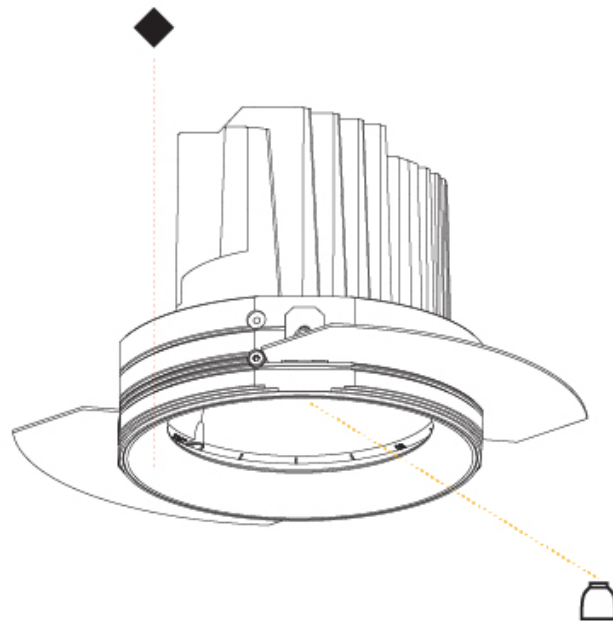

BIONIQ ROUND ADJUSTABLE TRIMLESS

A35185-

PROJECT
TYPE
SPECIFIER
QUANTITY
DATE